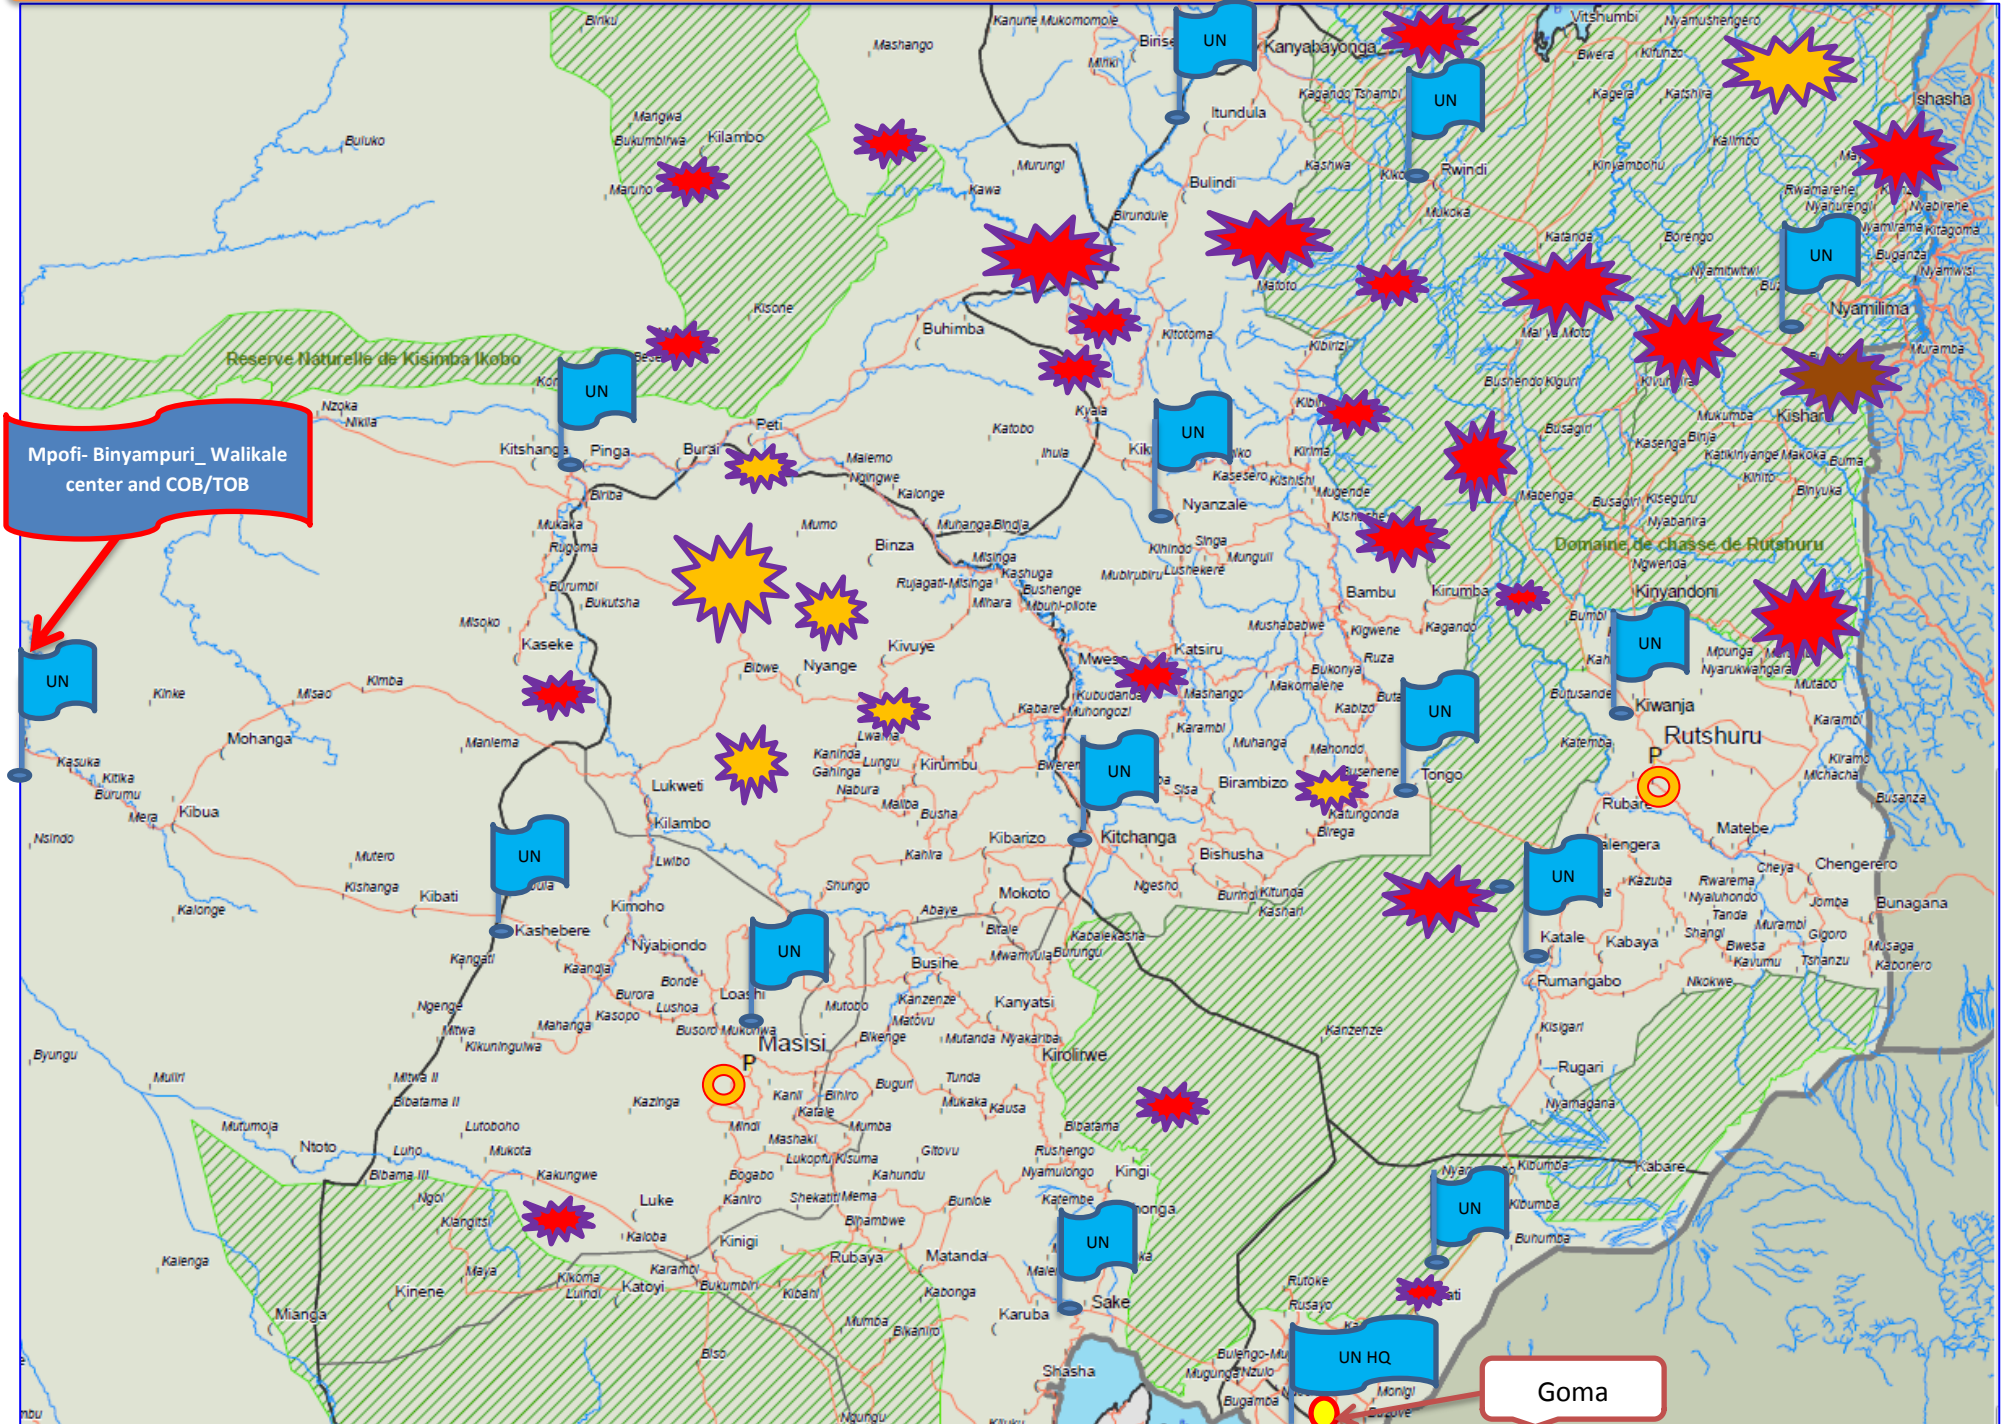

FDLR PRESENCE IN THE PETIT NORD KIVU CA Goma update of 10 December 2014

Mpofi-Binyampuri\_Walikale center and COB/TOB

Legend : UN = TOB/COB ;  = FDLR RUD ;  = FDLR FOCA ;  = FDLR SOKI ;  = Administrative center ;  = Goma town UN HQ.